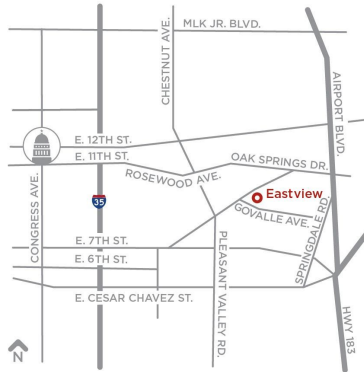

ACC Library Services Hours and Locations by Campus

Effective August 27, 2018

Library Services are available at all Austin Community College campuses. Visit our website at library.austincc.edu for additional information about library resources. **Computer Centers** are also located in or near libraries at the Cypress, Eastview, Elgin, Hays, Northridge, Riverside, Round Rock, and South Austin campuses.

CYPRESS CREEK CAMPUS (CYP)
 1555 Cypress Creek Rd
 Cedar Park, TX 78613
 512-223-2030

Mon-Fri	7:30am – 9pm
Sat	8am – 5pm
Sun	CLOSED

EASTVIEW CAMPUS (EVC)
 3401 Webberville Rd
 Austin, TX 78702
 512-223-5109

Mon-Fri	7:30am – 9pm
Sat	8am – 5pm
Sun	Noon – 6pm

RIVERSIDE CAMPUS (RVS)
 1020 Grove Blvd
 Austin, TX 78741
 512-223-6006

Mon-Fri	7:30am – 9pm
Sat	8am – 5pm
Sun	Noon – 6pm

ROUND ROCK CAMPUS (RRC)
 4400 College Park Drive
 Round Rock, Texas 78665
 512-223-0104