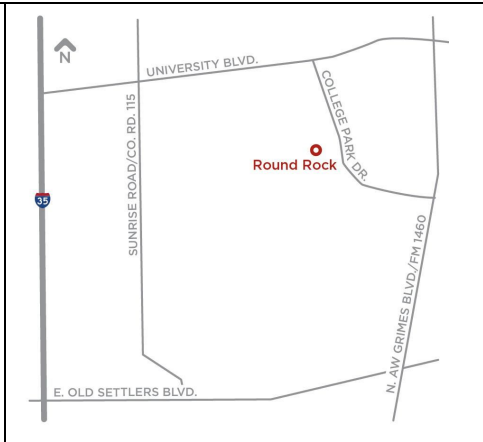

Mon-Thurs	7:30am – 9pm
Fri	7:30am – 5pm
Sat & Sun	CLOSED

HIGHLAND CAMPUS (HLC)
 6101 Highland Campus Dr
 Austin, TX 78752
 512-223-7380

Mon-Fri	7:30am – 9pm
Sat	8am – 5pm
Sun	Noon – 6pm

NORTHRIDGE CAMPUS (NRG)
 11928 Stonehollow Dr
 Austin, TX 78758
 512-223-4746

Mon-Fri	7:30am – 9pm
Sat	8am – 5pm
Sun	Noon – 6pm

RIVERSIDE CAMPUS (RVS)
 1020 Grove Blvd
 Austin, TX 78741
 512-223-6006

Mon-Fri	7:30am – 9pm
Sat	8am – 5pm
Sun	Noon – 6pm

ROUND ROCK CAMPUS (RRC)
 4400 College Park Drive
 Round Rock, Texas 78665
 512-223-0104