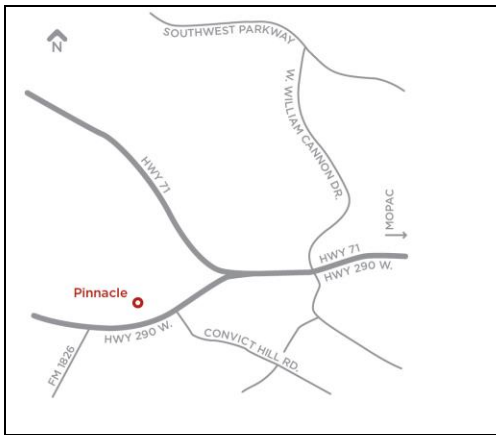

PINNACLE CAMPUS (PIN)

7748 Highway 290 West
Austin, TX 78736
512-223-8113

Mon-Thurs	7:30am – 9pm
Fri	7:30am – 5pm
Sat-Sun	CLOSED

RIVERSIDE CAMPUS (RVS)

1020 Grove Blvd
Austin, TX 78741
512-223-6006

Mon-Fri	7:30am – 9pm
Sat	8am – 5pm
Sun	Noon – 6pm