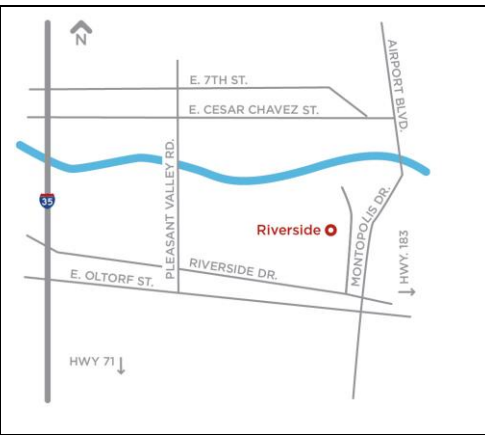

PINNACLE CAMPUS (PIN)
7748 Highway 290 West
Austin, TX 78736

Library/Media Viewing: 223-8113		Media Center: 223-8143 Computer Center: 223-8115	
Mon-Thurs	7:30am – 9pm	Mon-Thurs	8am - 9pm
Fri	7:30am – 5pm	Fri	8am - 5pm
Sat/Sun	Closed	Sat/Sun	Closed