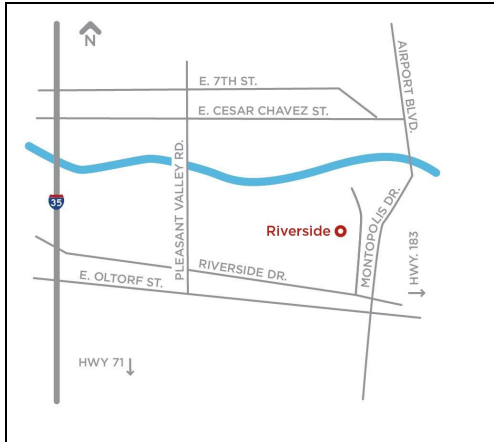

Mon-Fri	7:30am – 9pm
Sat	8am – 5pm
Sun	Noon – 6pm

RIVERSIDE CAMPUS (RVS)
 1020 Grove Blvd
 Austin, TX 78741
 512-223-6006

Mon-Fri	7:30am – 9pm
Sat	8am – 5pm
Sun	Noon – 6pm

ROUND ROCK CAMPUS (RRC)
 4400 College Park Drive
 Round Rock, Texas 78665
 512-223-0104