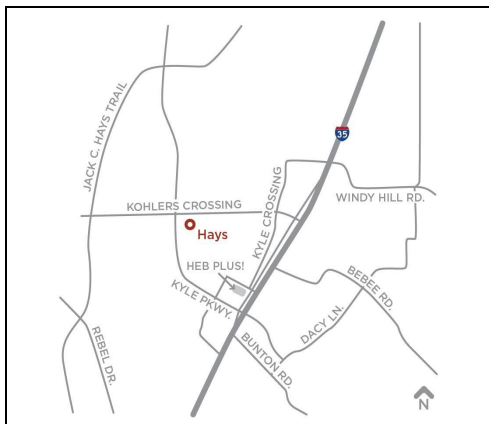

HAYS CAMPUS (HYS)
1200 Kohlers Crossing
Kyle, TX 78640
512-223-1592

Mon-Thurs	7:30am – 9pm
Fri	7:30am – 5pm
Sat & Sun	CLOSED