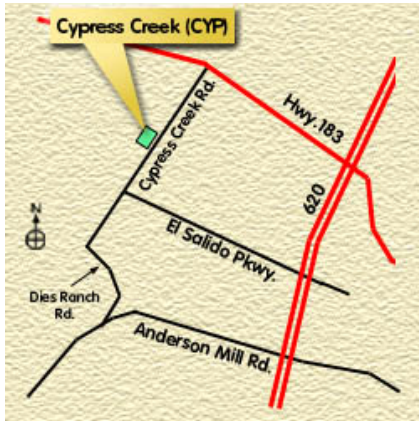

**CYPRESS CREEK CAMPUS (CYP)**  
1555 Cypress Creek Rd  
Cedar Park, TX 78613

**Library/Media Viewing:**  
223-2030  
Mon-Fri 7:30am – 9pm  
Sat 8am – 5pm  
Sun Noon – 6pm

**Media Center:** 223-2036  
**Computer Center:** 223-2034  
Mon-Fri 8am – 9pm  
Sat 8am – 5pm  
Sun Noon – 6pm