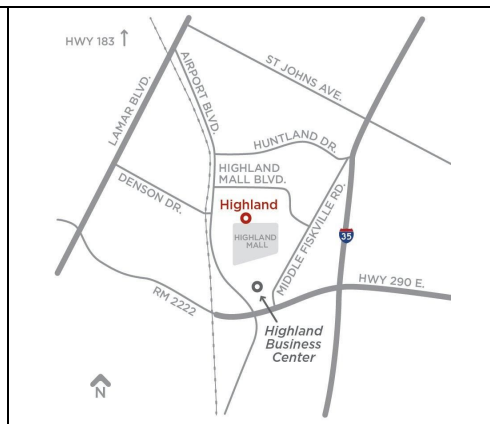

HIGHLAND CAMPUS (HLC)
6101 Highland Campus Dr
Austin, TX 78752
512-223-7380

Mon-Fri	7:30am – 9pm
Sat	8am – 5pm
Sun	Noon – 6pm