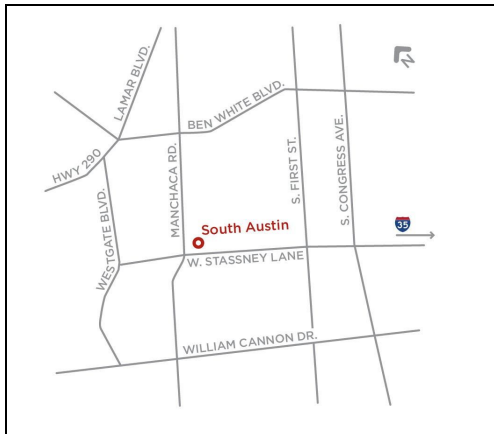

SOUTH AUSTIN CAMPUS (SAC)
1820 W. Stassney Lane
Austin, TX 78745
512-223-9180

Mon-Fri	7:30am – 9pm
Sat	8am – 5pm
Sun	CLOSED

During intersession, ACC Libraries have reduced hours or may be closed. Please check our website for specific dates and hours of operation during those times.