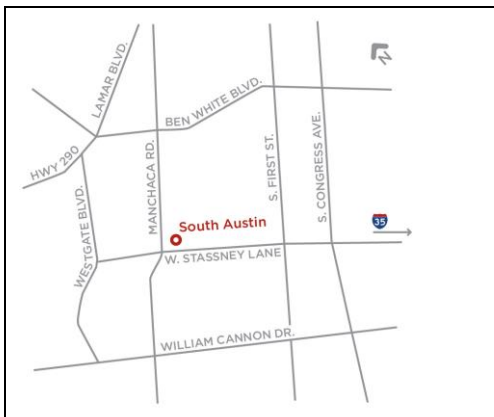

SOUTH AUSTIN CAMPUS (SAC)
1820 W. Stassney Lane
Austin, TX 78745

Library/Media Viewing: 223-9180		Media Center: 223-9191 Computer Center: 223-9186	
Mon-Fri	7:30am – 9pm	Mon-Fri	8am – 9pm
Sat	8am – 5pm	Sat	8am – 5pm
Sun	Noon – 6pm	Sun	Noon – 6pm