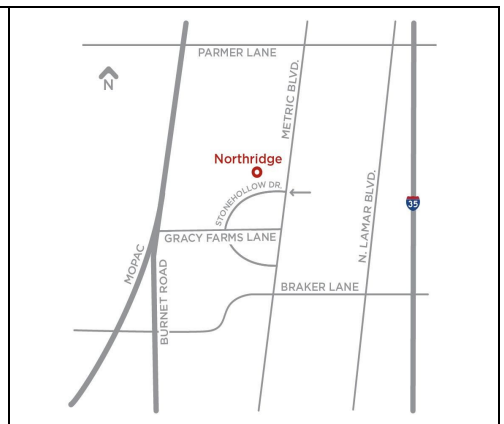

NORTHRIDGE CAMPUS (NRG)
11928 Stonehollow Dr
Austin, TX 78758
512-223-4746

Mon-Fri	7:30am – 9pm
Sat	8am – 5pm
Sun	Noon – 6pm