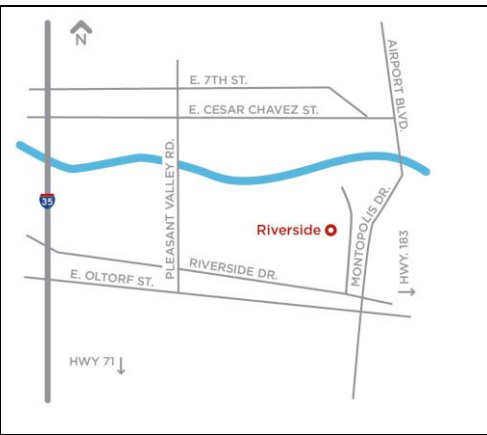

<p>CYPRESS CREEK CAMPUS (CYP) 1555 Cypress Creek Rd Cedar Park, TX 78613 512-223-2030</p> <table border="1"> <tr><td>Mon-Fri</td><td>7:30am – 9pm</td></tr> <tr><td>Sat</td><td>8am – 5pm</td></tr> <tr><td>Sun</td><td>Noon – 6pm</td></tr> </table>	Mon-Fri	7:30am – 9pm	Sat	8am – 5pm	Sun	Noon – 6pm	<p>EASTVIEW CAMPUS (EVC) 3401 Webberville Rd Austin, TX 78702 512-223-5109</p> <table border="1"> <tr><td>Mon-Fri</td><td>7:30am – 9pm</td></tr> <tr><td>Sat</td><td>8am – 5pm</td></tr> <tr><td>Sun</td><td>Noon – 6pm</td></tr> </table>	Mon-Fri	7:30am – 9pm	Sat	8am – 5pm	Sun	Noon – 6pm	<p>ELGIN CAMPUS (EGN) 1501 West US Hwy 290 Elgin, TX 78621 512-223-9434</p> <table border="1"> <tr><td>Mon-Thurs</td><td>8am – 9pm</td></tr> <tr><td>Fri</td><td>8am – 5pm</td></tr> <tr><td>Sat-Sun</td><td>CLOSED</td></tr> </table>	Mon-Thurs	8am – 9pm	Fri	8am – 5pm	Sat-Sun	CLOSED
Mon-Fri	7:30am – 9pm																			
Sat	8am – 5pm																			
Sun	Noon – 6pm																			
Mon-Fri	7:30am – 9pm																			
Sat	8am – 5pm																			
Sun	Noon – 6pm																			
Mon-Thurs	8am – 9pm																			
Fri	8am – 5pm																			
Sat-Sun	CLOSED																			

PINNACLE CAMPUS (PIN)

7748 Highway 290 West
Austin, TX 78736
512-223-8113

Mon-Thurs	7:30am – 9pm
Fri	7:30am – 5pm
Sat-Sun	CLOSED

RIVERSIDE CAMPUS (RVS)

1020 Grove Blvd
Austin, TX 78741
512-223-6006

Mon-Fri	7:30am – 9pm
Sat	8am – 5pm
Sun	Noon – 6pm