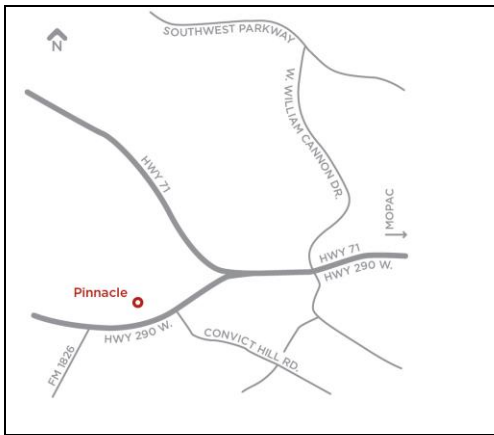

PINNACLE CAMPUS (PIN)
7748 Highway 290 West
Austin, TX 78736

Library/Media Viewing: 223-8113		Media Center: 223-8143 Computer Center: 223-8115	
Mon-Thurs	7:30am – 9pm	Mon-Thurs	8am - 9pm
Fri	7:30am – 5pm	Fri	8am - 5pm
Sat/Sun	Closed	Sat/Sun	Closed